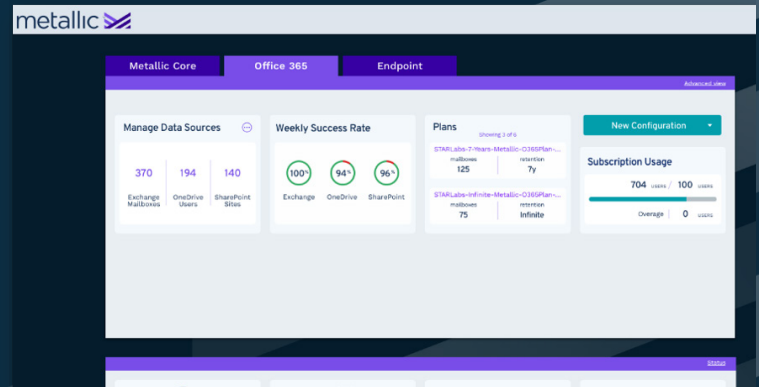

Your docs, inboxes, and conversations need protection too

From the minds of Commvault, Metallic Backup delivers powerful, enterprise-grade Microsoft 365 data protection. With broad-ranging coverage across the entire Microsoft 365 environment, Metallic keeps valuable data safe from deletion, corruption, and ransomware attack – all with the simplicity of SaaS.

Safeguard for your Microsoft 365 investment

- ✓ Advanced privacy and security protocols built-in
- ✓ Immutable backups, outside production data
- ✓ Dedicated controls to meet SLA and compliance requirements

Complete Coverage

Comprehensive protection across Exchange, Teams, OneDrive, and SharePoint data. Effortlessly locate active or deleted data, rapidly recover from attack, and meet your SLA and compliance requirements with ease.

- Long term, extended retention, beyond recycle bin limitations
- Granular search & eDiscovery
- Flexible point-in-time and out-of-place recovery options
- Deduplication and compression for optimized performance
- Self-service, end user restore options

Enterprise-grade Protection

Go above and beyond for your critical Microsoft 365 data. With stringent security standards, privacy protocols, and zero-trust access controls built-in, Metallic provides multi-layer data protection to combat today's data loss threats.

- Isolated, air-gapped backups from source data
- Layered security plus GDPR compliance
- At-rest and in-flight data encryption
- Role-based, SSO, SAML authentication controls
- SOC2 and ISO 27001 certified

Award-winning SaaS

With Metallic® Backup for Microsoft 365, you get cost-effective data protection, without the complexity. Metallic means hassle-free deployments, maintenance, and management. SaaS that's proven to reduce costs and eliminate headaches - so you only pay for what you need.

- Azure storage and extended retention included
- No hardware, installation, or large upfront capital investments
- Zero egress fees or hidden storage charges
- Automatic updates and maintenance built-in

Supported Platforms and Applications

- Microsoft 365 Exchange Online
- Microsoft 365 Teams
- Microsoft 365 SharePoint
- Microsoft 365 OneDrive
- Microsoft 365 Groups
- Microsoft 365 Project Online

Storage:

- Azure storage included

Editions Available:

- Metallic® Backup for Microsoft 365
- Metallic® Backup for Microsoft 365 w/ eDiscovery